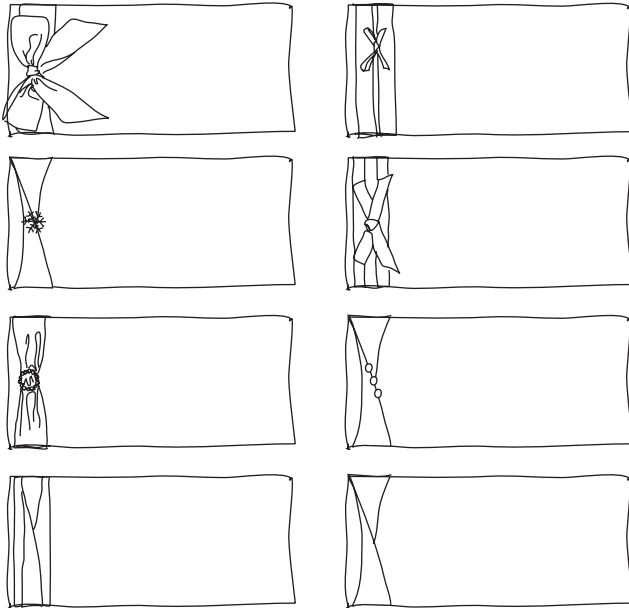

Chequebook Sizes and finishes

Chequebooks measure 90mm x 200mm. They are supplied with DL envelopes which are a little bigger than the chequebook may seem to require but this accommodates the bulk and any additional finishes i.e. ribbons and crystals.