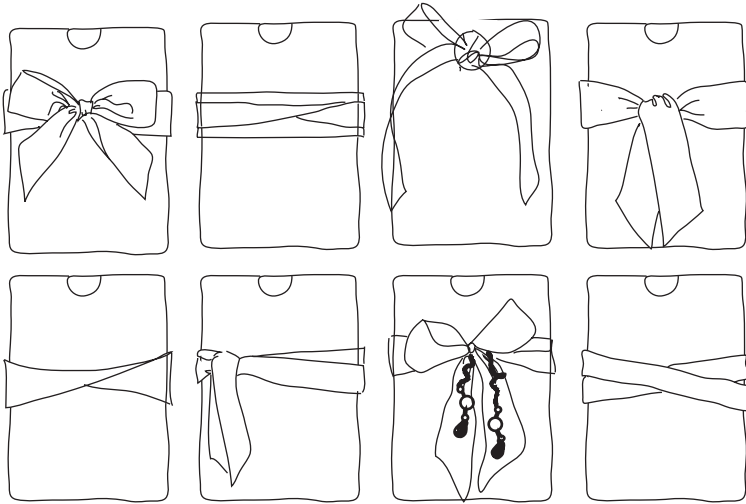

Pocket Finishes

Dragonfly Classic Pockets, Minimalist Pockets and Gatefolds are trimmed with ribbon. For an additional fee they can also be printed.

Some of our favourite finishes include:

top row l-r: classic bow, double ribbon twist, cheeky peephole, classic sash

bottom row l- r: classic twist, double side sash, opulent trim, crossover wrap

We use many different trims on our pockets including simple diamantes, Swarovski crystals, rhinestone buckles, sparkly snowflakes, colourful butterflies - there are many examples in the galleries on the website dragonflycouturestationery.com