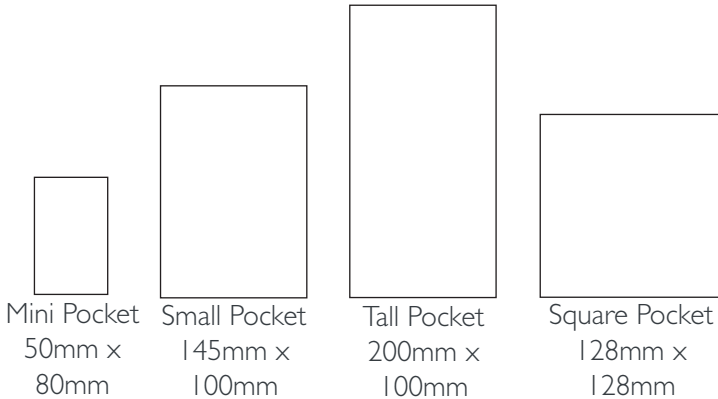

Pocket Sizes

Pockets are available in a range of sizes including gatefolds, which have an inner pocket yet stand like a greetings card, and miniature pockets, which are designed to use as seating cards containing individual menus. Bespoke sizes are also available, please ask for further details.